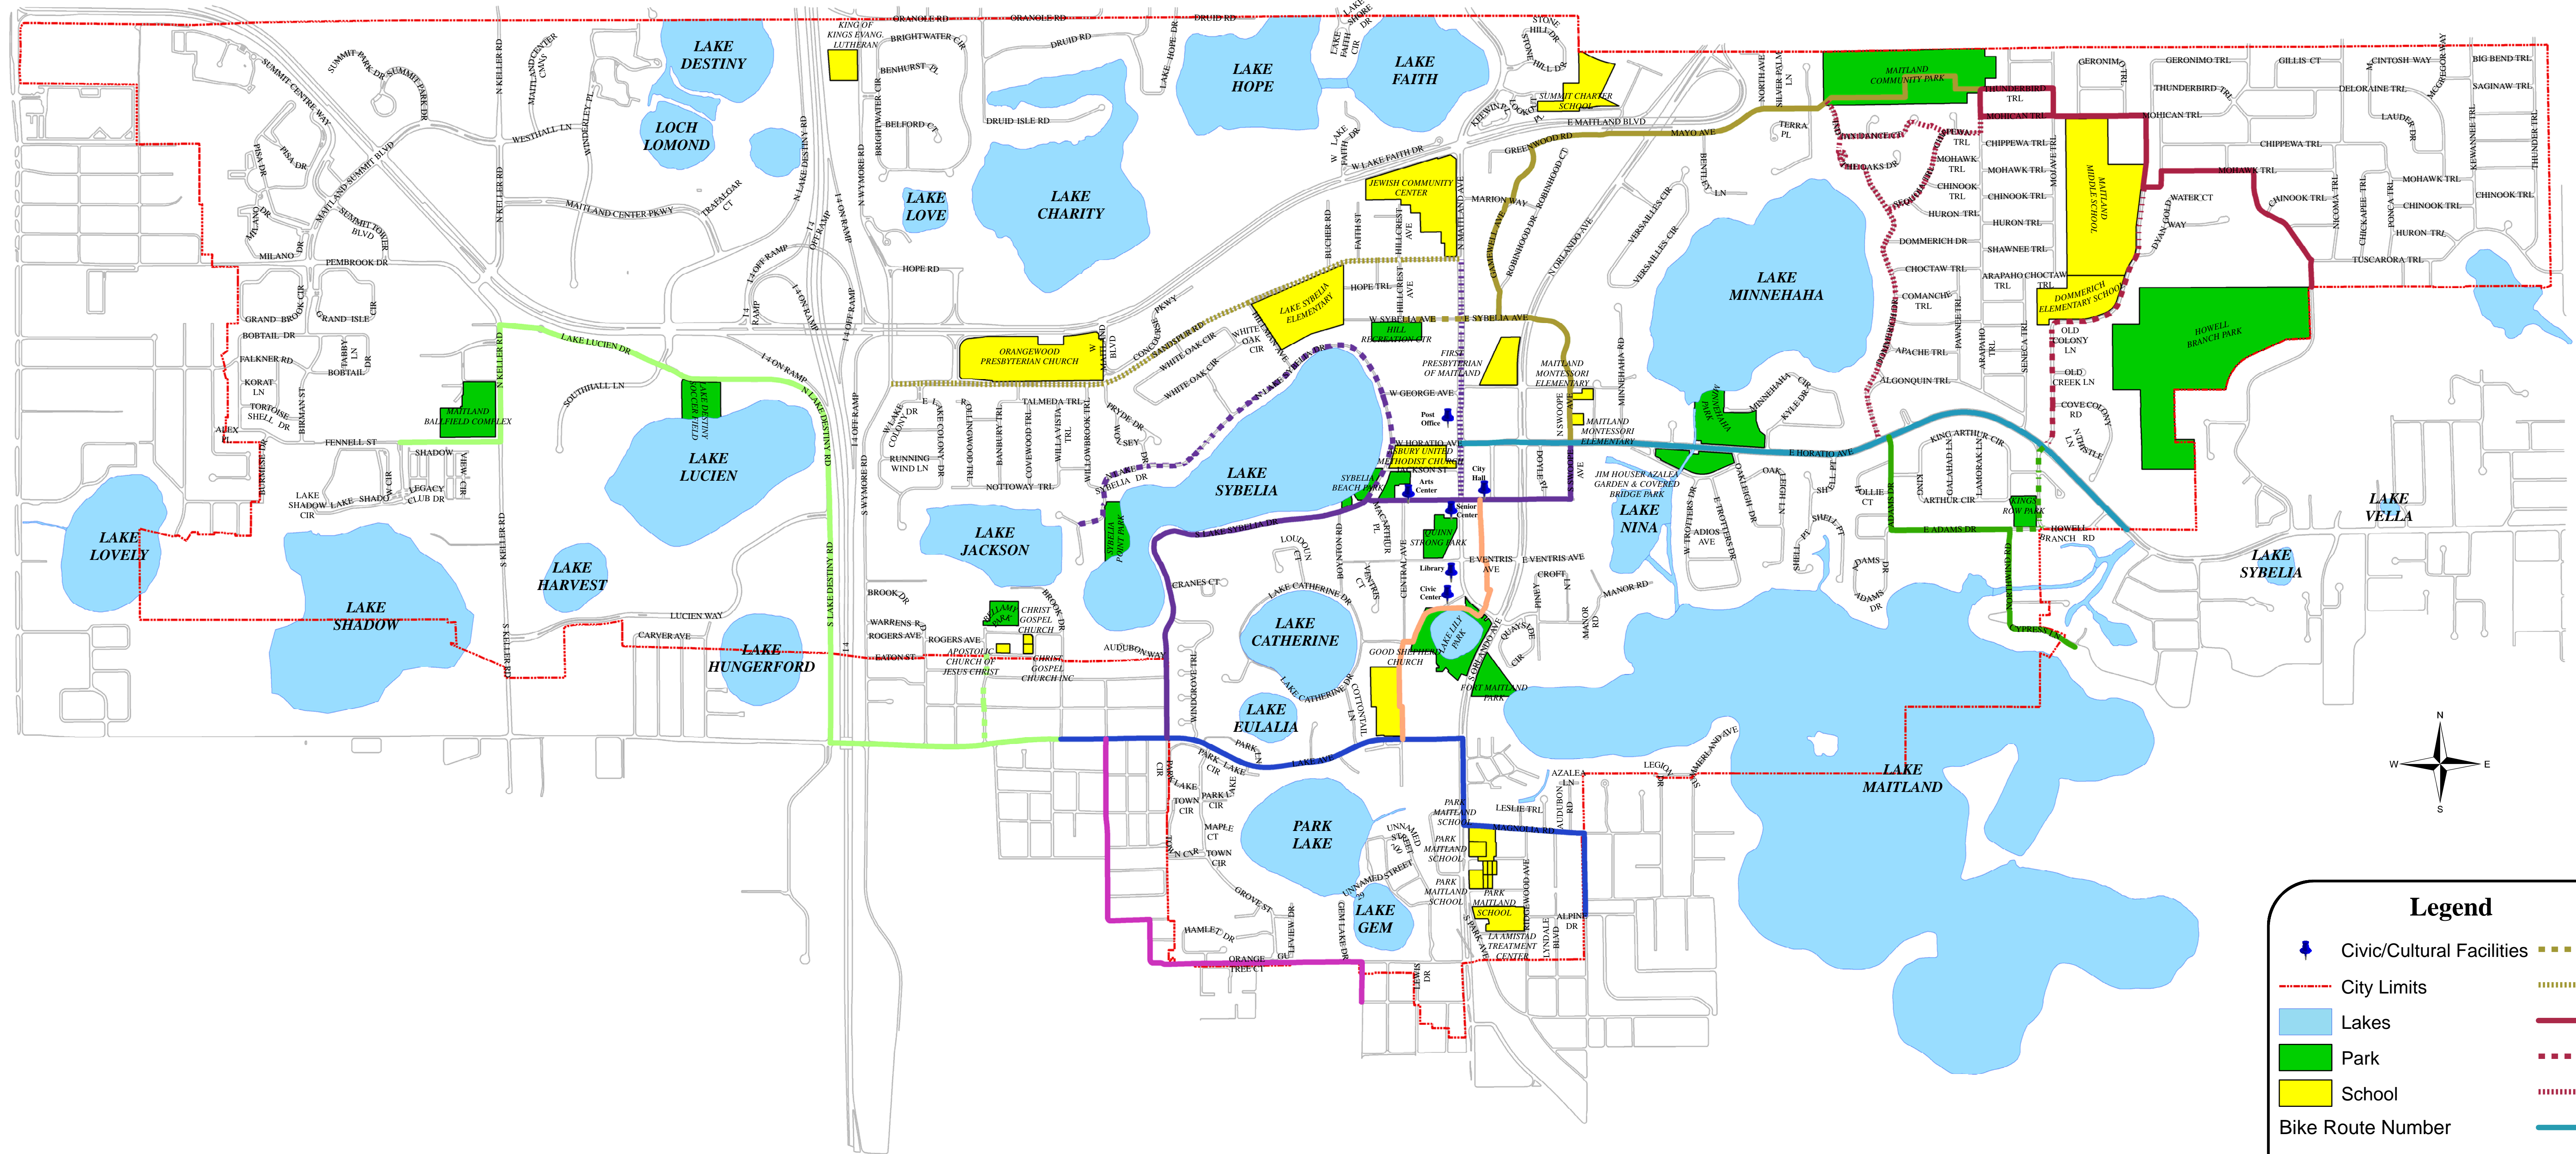

City of Maitland Bike Route Map

Legend

- Civic/Cultural Facilities
- City Limits
- Lakes
- Park
- School
- Bike Route Number**
- 1
- 1A
- 2
- 2A
- 2B
- 3
- 3A
- 3B
- 4
- 4A
- 4B
- 5
- 6
- 6A
- 11
- 16
- 17